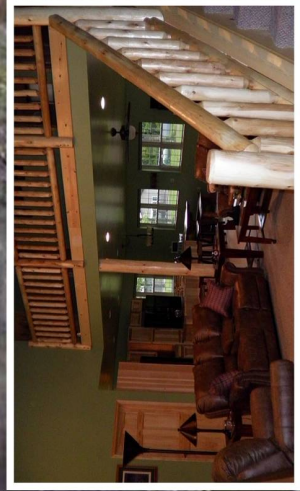

# Our Retreat

FULLY FURNISHED.  
LARGE KITCHEN WITH 8' ISLAND,  
TWO SIDE BY SIDE  
REFRIGERATORS, STOVE,  
MICROWAVE, DISHWASHER.  
FEATURES A LARGE FAMILY  
ROOM,

RELAX IN FRONT OF THE 50" BIG  
SCREEN TV ON A RECLINING  
SOFA OR LOVESEAT.  
ENJOY A PEACEFUL EVENING ON  
THE BACK PATIO WITH 6 PERSON  
HOT TUB, PATIO SET, GAS GRILL  
AND FIRE PIT.

GREAT FOR FAMILY REUNIONS,  
LARGE GROUP EVENTS, QUILTING OR  
SCRAPBOOKING RETREATS, ETC.

NEW SPACIOUS 3000 SQFT.  
CUSTOM BUILT HOME WITH  
LOFT. LOCATED NEAR CRIVITZ  
IN THE SCENIC NORTHWOODS  
"VACATIONLAND".  
WITHIN ONE MILE OF  
SNOWMOBILE, EQUESTRIAN AND  
OFF-ROAD TRAILS.  
WATERFALLS, HIKING TRAILS,  
RAFTING AND FISHING NEARBY.