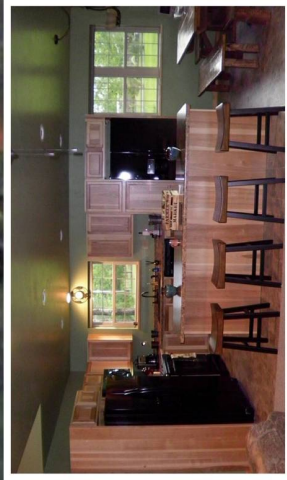

# Our Retreat

FULLY FURNISHED.  
LARGE KITCHEN WITH 8' ISLAND,  
TWO SIDE BY SIDE  
REFRIGERATORS, STOVE,  
MICROWAVE, DISHWASHER.  
FEATURES A LARGE FAMILY  
ROOM,

RELAX IN FRONT OF THE 50" BIG  
SCREEN TV ON A RECLINING  
SOFA OR LOVESEAT.  
ENJOY A PEACEFUL EVENING ON  
THE BACK PATIO WITH 6 PERSON  
HOT TUB, PATIO SET, GAS GRILL  
AND FIRE PIT.

GREAT FOR FAMILY REUNIONS,  
LARGE GROUP EVENTS, QUILTING OR  
SCRAPBOOKING RETREATS, ETC.

NEW SPACIOUS 3000 SQFT.  
CUSTOM BUILT HOME WITH  
LOFT. LOCATED NEAR CRIVITZ  
IN THE SCENIC NORTHWOODS  
"VACATIONLAND".  
WITHIN ONE MILE OF  
SNOWMOBILE, EQUESTRIAN AND  
OFF-ROAD TRAILS.  
WATERFALLS, HIKING TRAILS,  
RAFTING AND FISHING NEARBY.